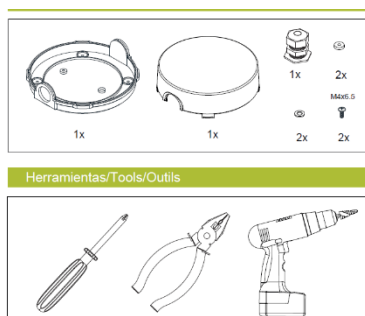

ALT0011 ACC. ENTRÉE TUBE FLEXIBLE

ZEMPER

ALT0011
Spazio LUZ